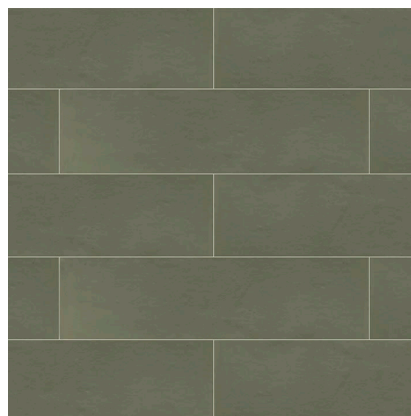

Model: MEDITERRANEA CALPE GRASS

Codes: 100333135

Group: G-226

Format: 8X30X0,85CM

### RECOMMENDATIONS

Recommended adhesive	100043280 TIXOCEM PLUS 25KG
Recommended joint	100236480 COLORSTUK 0-4 MARFIL N 5KG
Recommended joint (wet area)	100236480 COLORSTUK 0-4 MARFIL N 5KG
Recommended adhesive (wet area)	100043280 TIXOCEM PLUS 25KG

### FEATURES

-  Material with surface with the ability to produce reflections.
-  Material suitable for use on shower walls.
-  Material suitable for use on indoor walls.
-  There are slight color changes between pieces.
-  Material recommended for installation on walls.